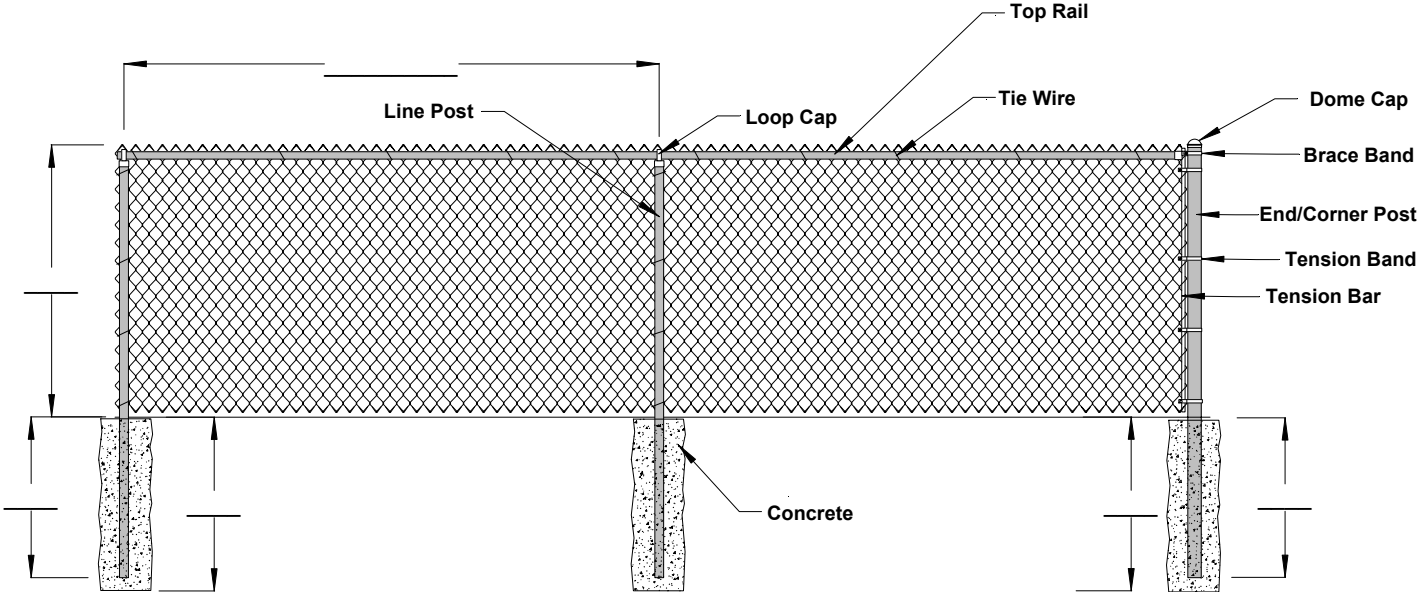

Chainlink Fence Detail

4' - 6' Chain Link with toprail

Project:	
Site Location:	Date:
	Drawing # CL-01