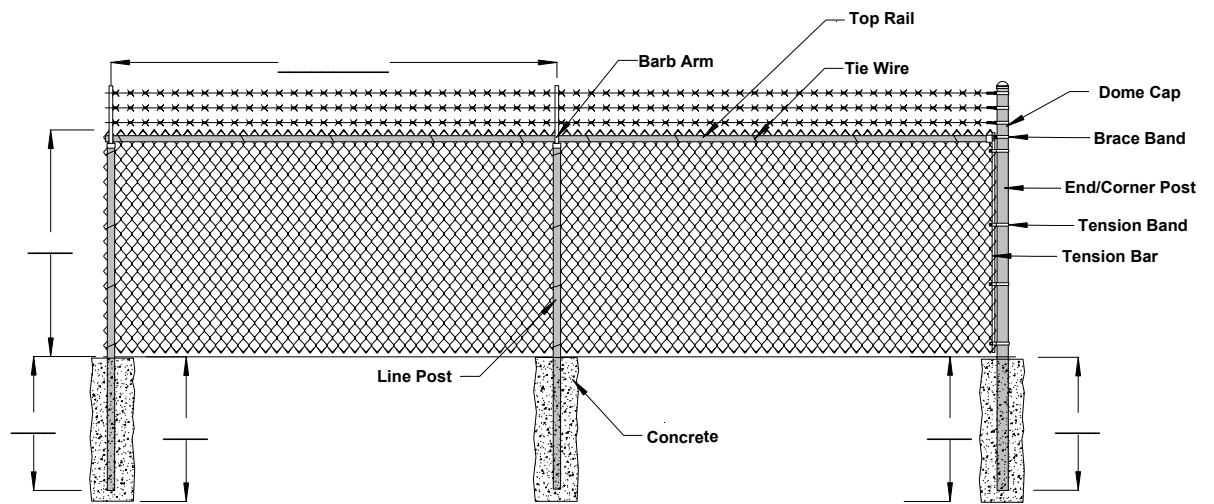

Chainlink Fence Detail
5' - 6' Chain Link with top rail &
3 Strands of Barb Wire

Project:	
Site Location:	Date:
	Drawing # CL-10